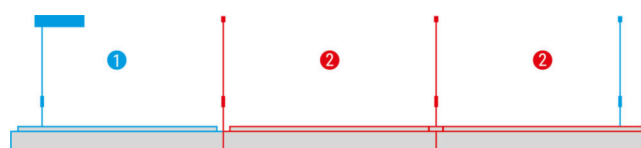

- 1 Pendel-Einzelleuchte / Suspended individual luminaire
- 2 Pendel-Lichtband / Suspended light run