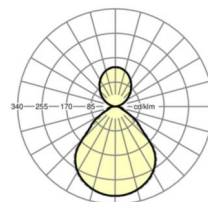

LIGHTING TECHNOLOGY

Placement	LED, Colour rendering/Light colour CRI ≥ 80 / 3000K
Colour tolerance (MacAdam)	3SDCM
Photobiological safety (Luminaire)	RGO
Nominal luminous flux/switching steps (EDM)	6400lm/50W, 5500lm/43W, 4700lm/35W, 3800lm/28W (Standard setting 6400lm)
LED service life	70000h L80/B10 (Tq 25°C), 50000h L90/B50 (Tq 25°C)
Luminaire luminous efficiency	136lm/W-126lm/W
UGR lat./long.	16.0 / 16.3 (51W)

MECHANICS

Housing colour	traffic white RAL 9016
Dimensions (LxWxH/DxH)	1548mm x 239mm x 55mm
Weight (net)	8.5kg
Type of installation	Pendant light strip mounting

DEEP-LINK

<https://www.regiolux.de/en/article/65731014170>

Dimensions

L	1548 mm	Length
B	239 mm	Width
H	55 mm	Height
A1	1300 mm	Mounting distance single mounting
A2	1424 mm	Mounting distance 1st luminaire of the light run
A3	1548 mm	Mounting distance between luminaires in a light run arrangement
P min	150 mm	Minimum suspension length
P max	1900 mm	Maximum suspension length