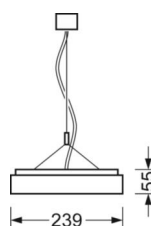

- 1 Pendel-Einzelleuchte / Suspended individual luminaire
- 2 Pendel-Lichtband / Suspended light run